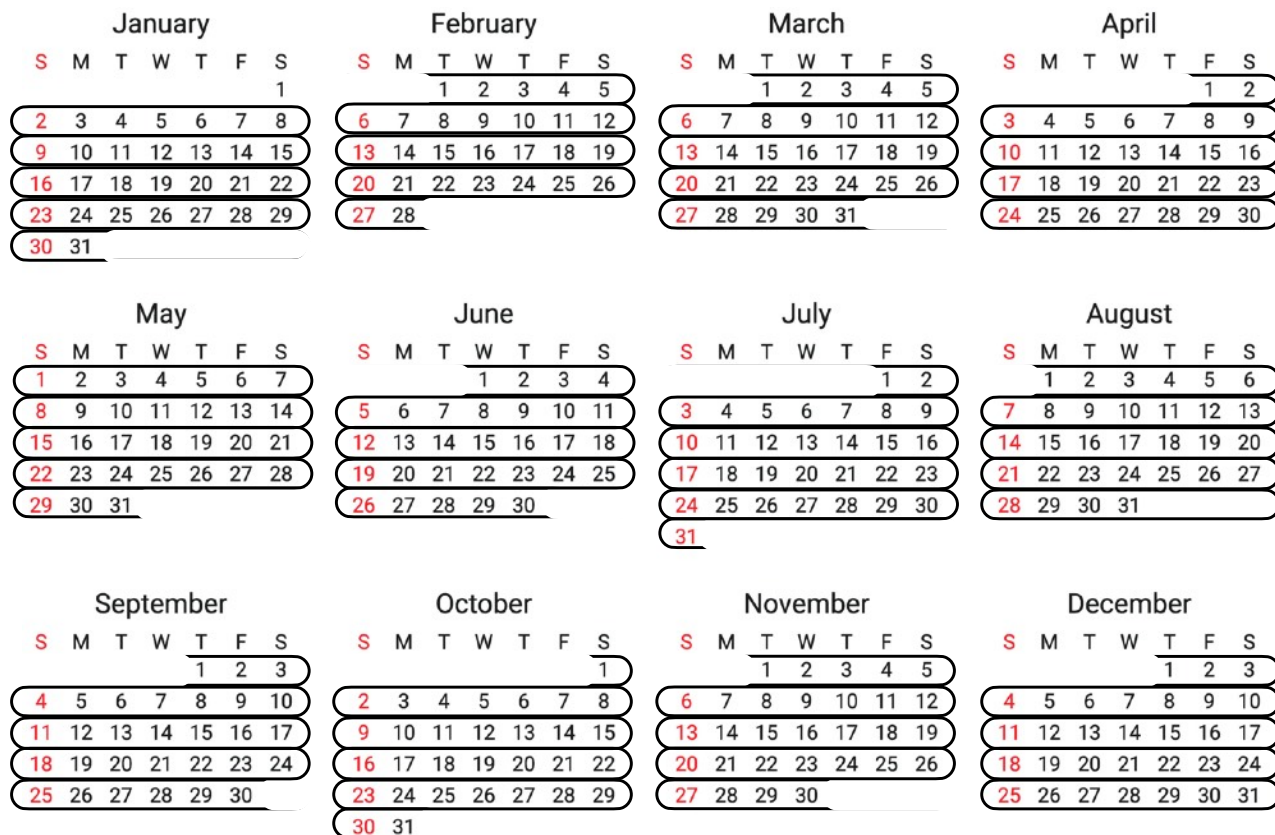

# 2022

January							February							March							April						
S	M	T	W	T	F	S	S	M	T	W	T	F	S	S	M	T	W	T	F	S							
						1			1	2	3	4	5						1	2							
2	3	4	5	6	7	8	6	7	8	9	10	11	12	6	7	8	9	10	11	12							
9	10	11	12	13	14	15	13	14	15	16	17	18	19	13	14	15	16	17	18	19							
16	17	18	19	20	21	22	20	21	22	23	24	25	26	20	21	22	23	24	25	26							
23	24	25	26	27	28	29	27	28						27	28	29	30	31									
30	31																										
May							June							July							August						
S	M	T	W	T	F	S	S	M	T	W	T	F	S	S	M	T	W	T	F	S							
						1				1	2	3	4						1	2							
8	9	10	11	12	13	14	5	6	7	8	9	10	11	3	4	5	6	7	8	9							
15	16	17	18	19	20	21	12	13	14	15	16	17	18	10	11	12	13	14	15	16							
22	23	24	25	26	27	28	19	20	21	22	23	24	25	17	18	19	20	21	22	23							
29	30	31					26	27	28	29	30			24	25	26	27	28	29	30							
														31													
September							October							November							December						
S	M	T	W	T	F	S	S	M	T	W	T	F	S	S	M	T	W	T	F	S							
					1	2	3						1						1	2	3						
4	5	6	7	8	9	10	2	3	4	5	6	7	8	6	7	8	9	10	11	12							
11	12	13	14	15	16	17	9	10	11	12	13	14	15	13	14	15	16	17	18	19							
18	19	20	21	22	23	24	16	17	18	19	20	21	22	20	21	22	23	24	25	26							
25	26	27	28	29	30		23	24	25	26	27	28	29	27	28	29	30										
							30	31																			

This year is  
2022.

There are 12 months in 2022.

**There are 52  
weeks plus one  
day in 2022.**

(each dot is one day)

There are 365  
days in 2022.

**There are 24  
hours in each  
day in 2022.**

(each tiny dot is one hour)