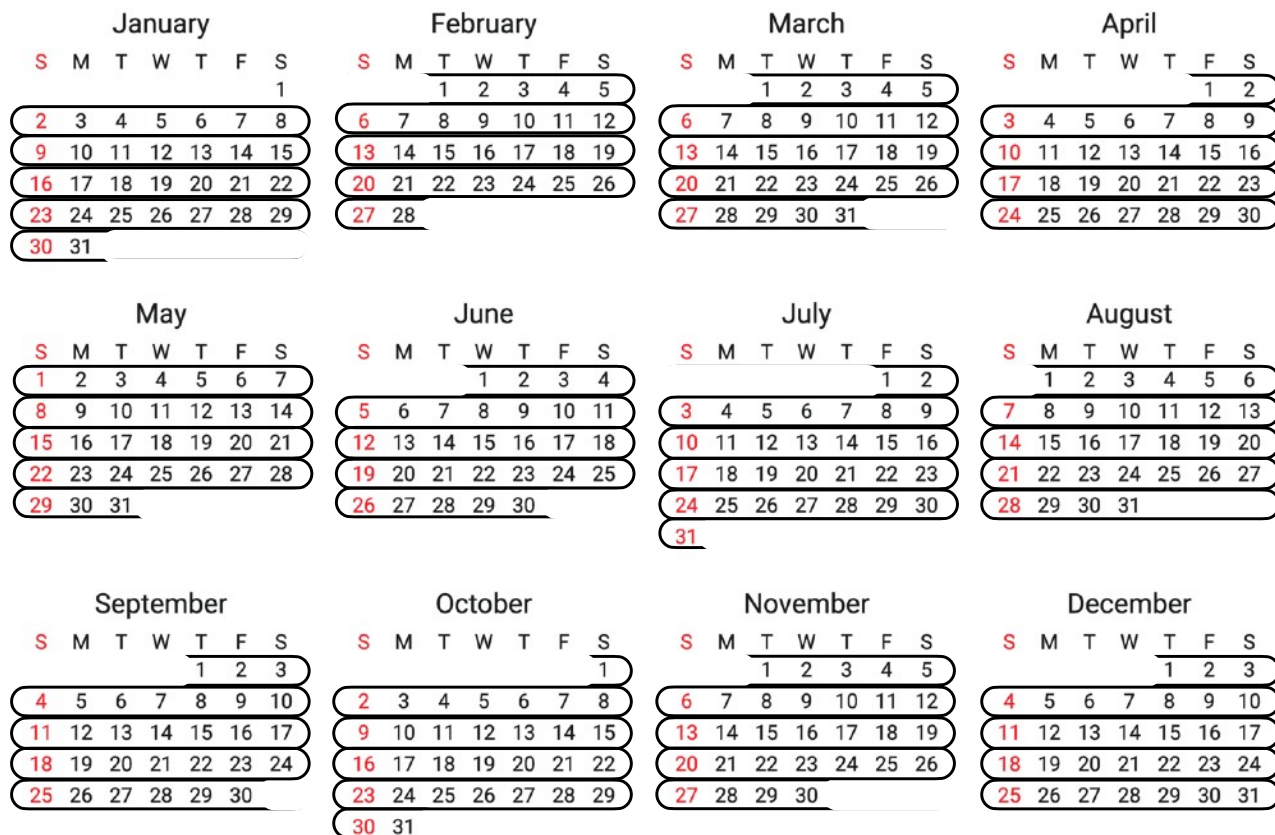

There are 52
weeks plus one day
in 2022.